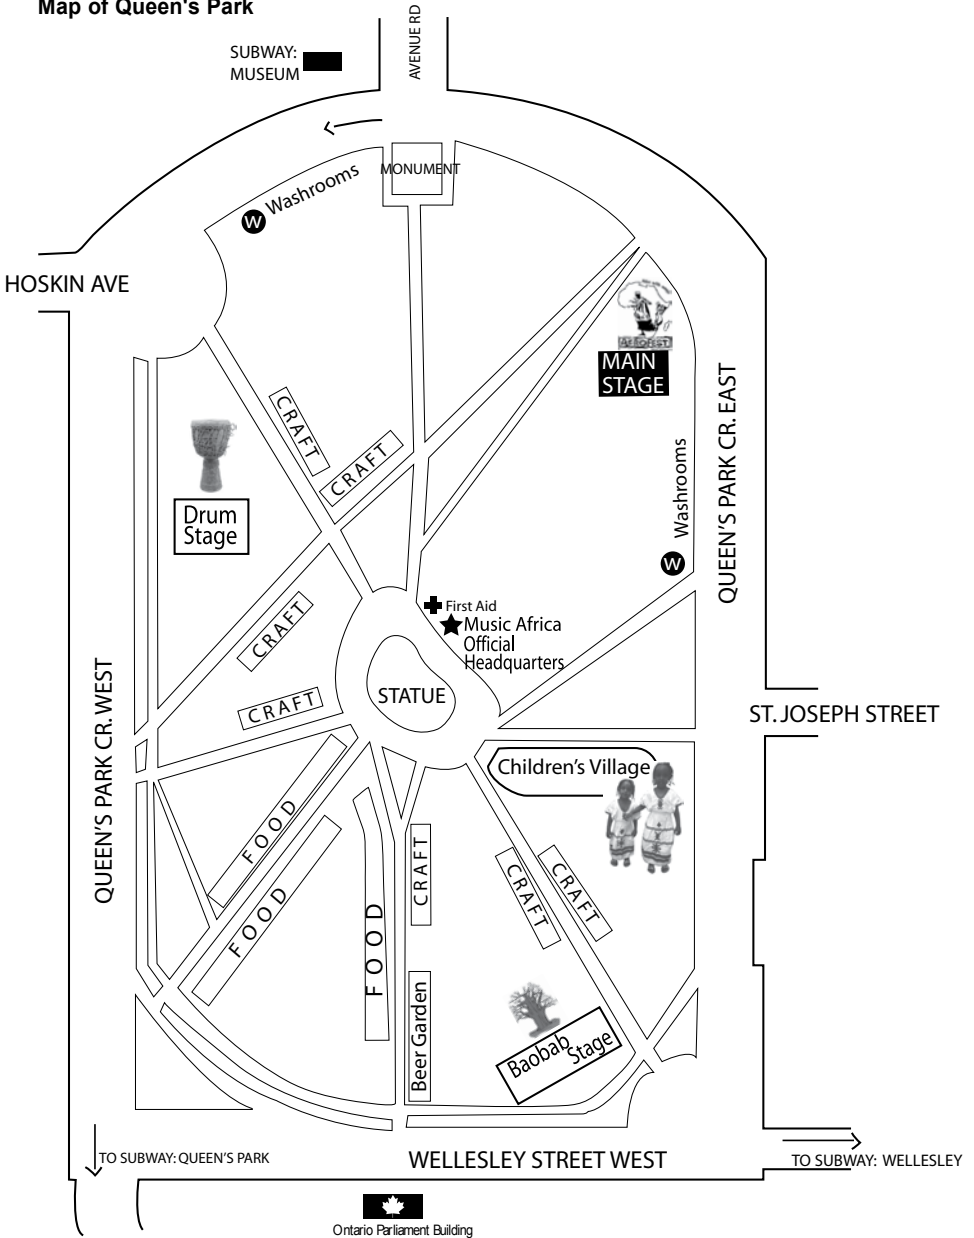

Map of Queen's Park

Park The Car Near the Park - Not In It !!!

Public parking can be found on the grounds of the University of Toronto campus near Queen's Park. To enter, head west on Wellesley St. under the bridge of Queen's Park Crescent West. Toronto Parking Authority "Green P" Lots can also be found north of Bloor St. West, on Bedford Rd. and Cumberland St.

By TTC:

Exit at Museum subway station and follow the music!