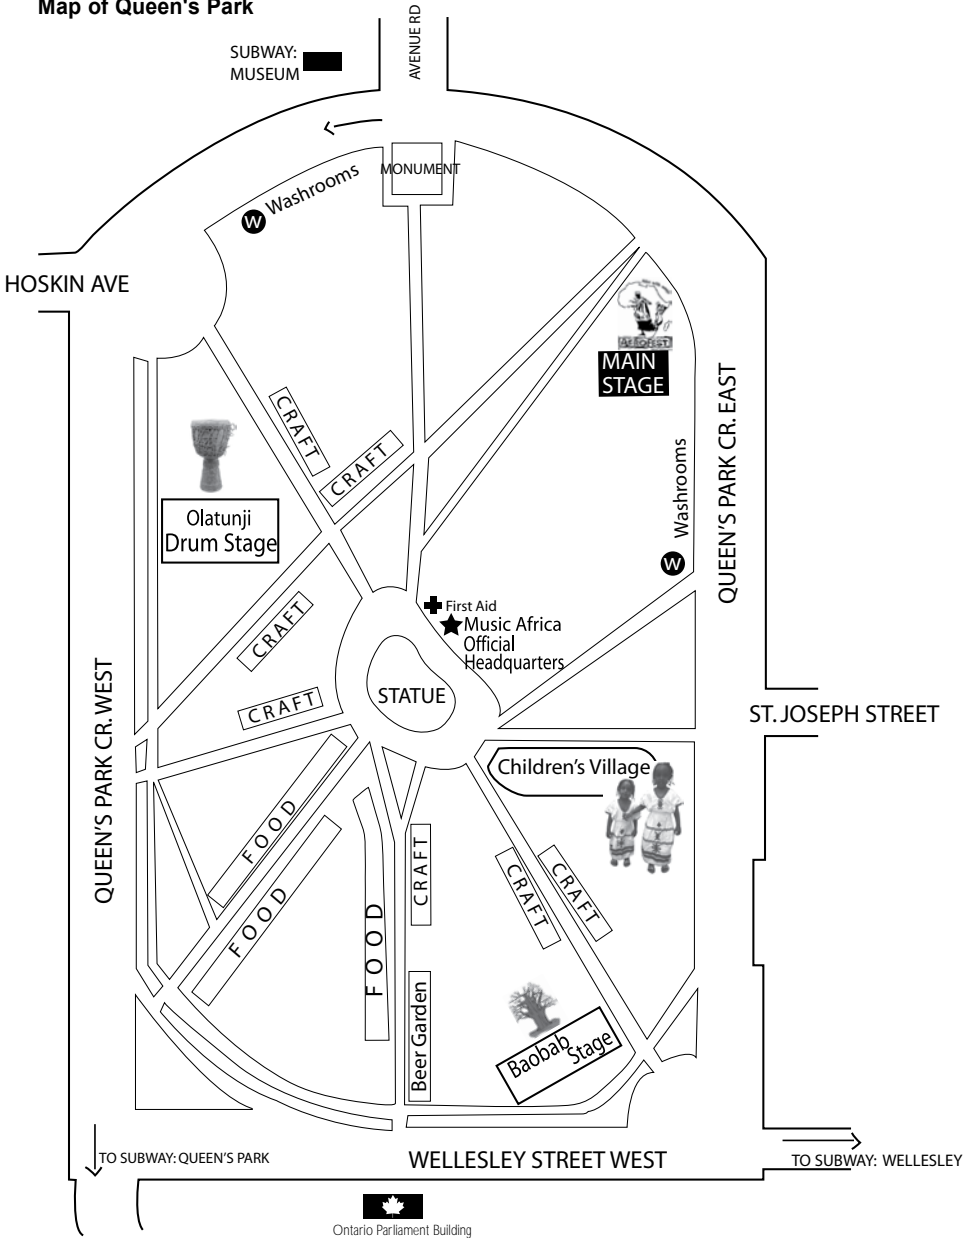

Map of Queen's Park

Park The Car Near the Park - Not In It !!

Public parking can be found on the grounds of the University of Toronto campus near Queen's Park. To enter, head west on Wellesley St. under the bridge of Queen's Park Crescent West. Toronto Parking Authority "Green P" Lots can also be found north of Bloor St. West, on Bedford Rd. and Cumberland St.

By TTC:

Exit at Museum subway station and follow the music!